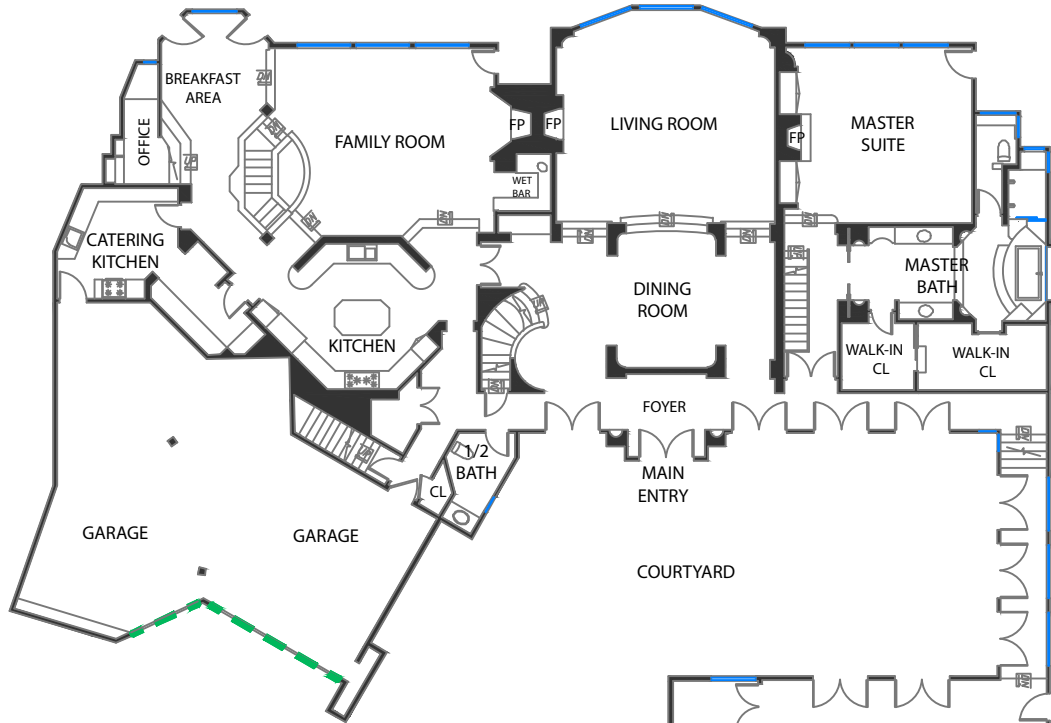

# 11 PLACE MOULIN

TIBURON, CALIFORNIA

UPPER LEVEL  
-B-

UPPER LEVEL  
-A-

OUT TO  
TERRACE PATIO

MAIN LEVEL

LOWER LEVEL  
-A-

LOWER LEVEL  
-B-

LOWER LEVEL  
-C-

RENDERING BY OPEN HOMES PHOTOGRAPHY  
ALL MEASUREMENTS ARE APPROXIMATE. WHILE DEEMED RELIABLE, NO INFORMATION  
ON THESE FLOOR PLANS SHOULD BE RELIED UPON WITHOUT INDEPENDENT VERIFICATION.